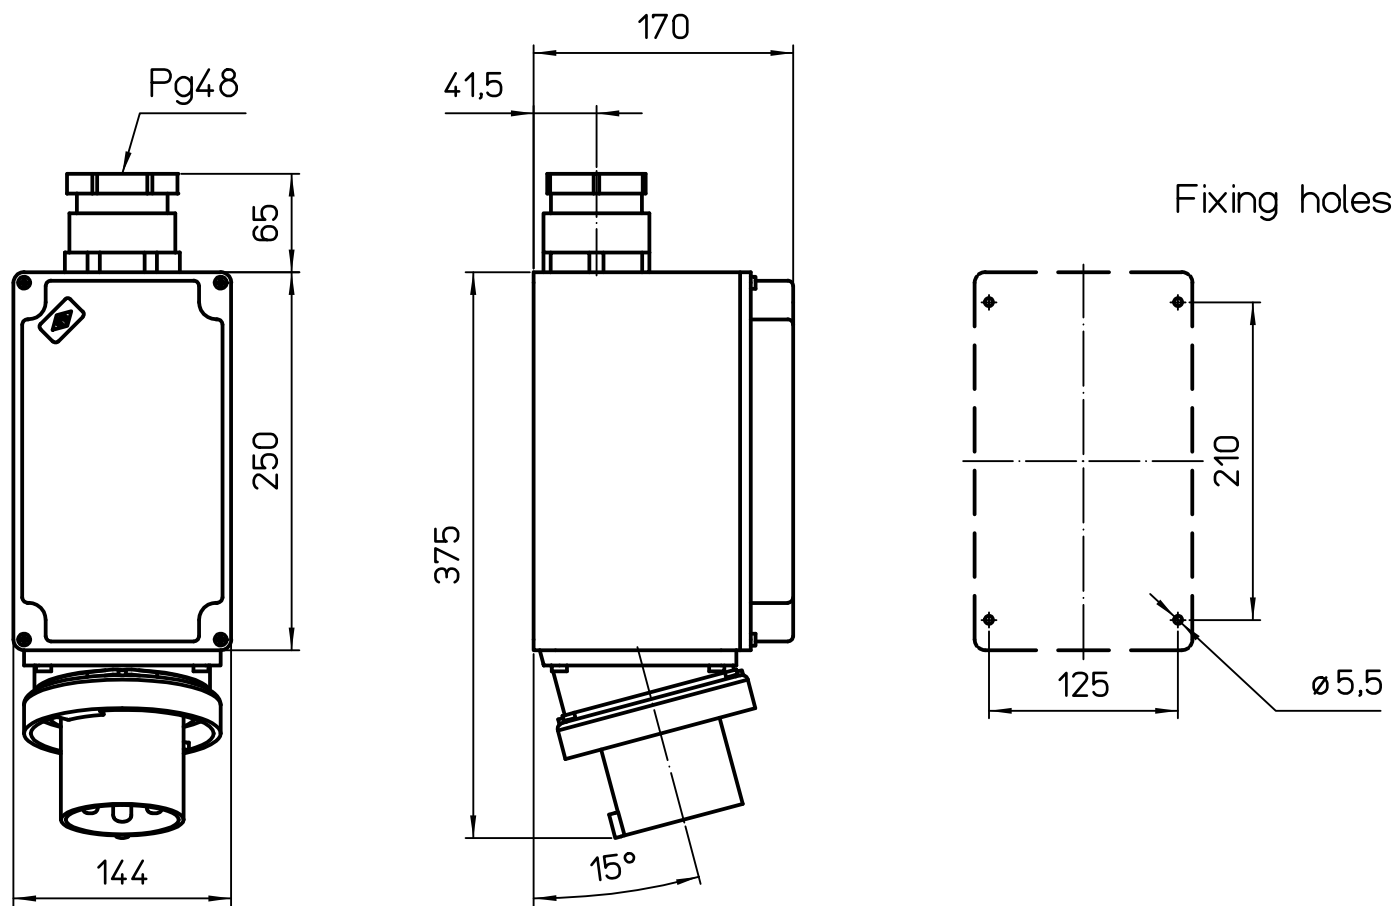

1

2

3

REV.	DATE	SIGNATURE	
Dimensions in mm		Simplified representation with dimensions without tolerance	
Original Size A4		PEW 12564 SM	Scale 1:5
Date 29/10/20		WALL-MOUNTING PLUG 125A 380-415V 3P+PE	
Sign. S. Diasparra			